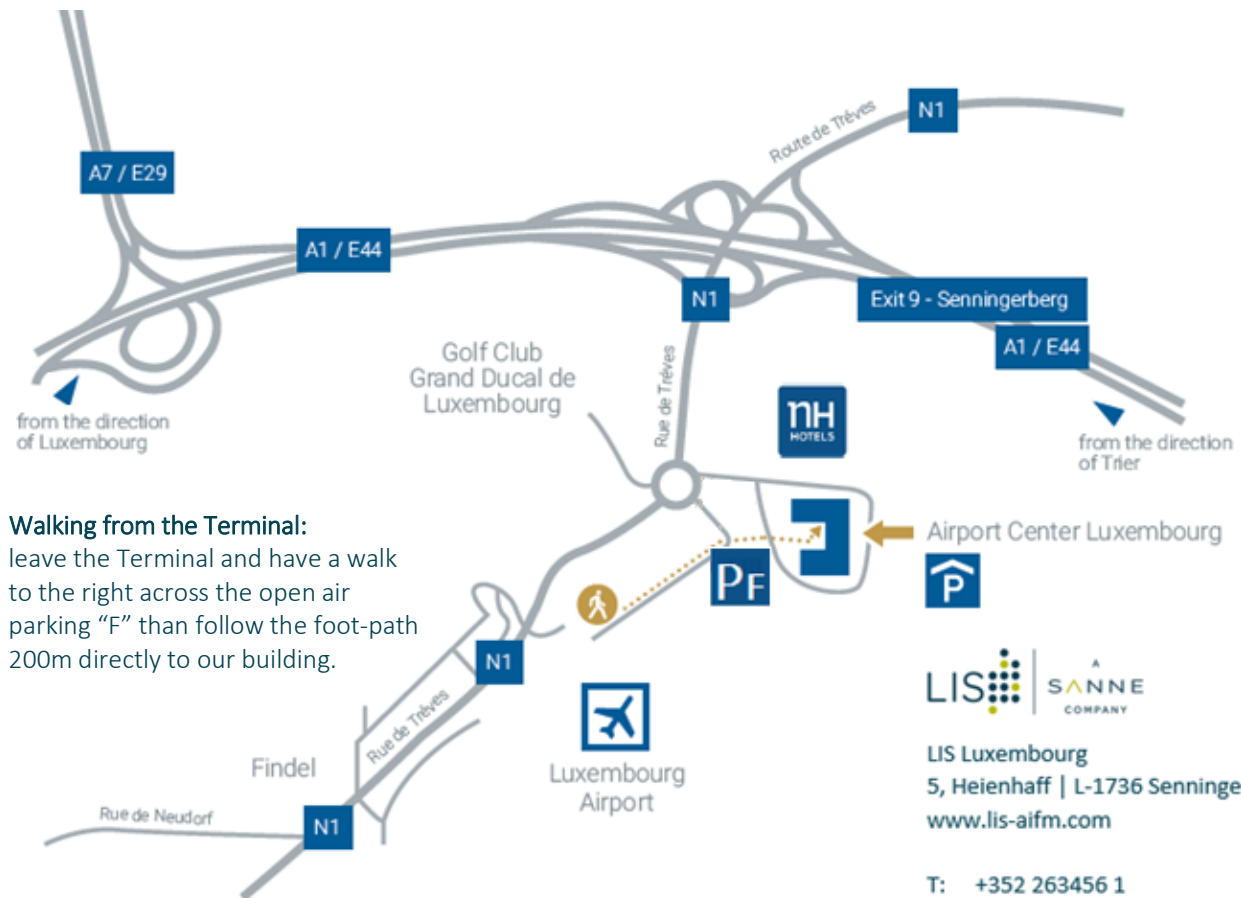

How to find us

For navigation please insert “Niederanven” as city if “Senningerberg” is not available or insert the GPS coordinates: 49°38’10.0”N 6°13’12,4”E or decimal: 49.636120, 6.220113

From Luxembourg: Follow the A1/E44 to Exit 9-Senningerberg / Aéroport Luxembourg. Turn right onto the N1 Route de Trèves in the direction signposted Aéroport and drive approximately 700 m to the roundabout.

From Trier: Continue on the A1/E44 from Luxembourg border to Exit 9-Senningerberg / Aéroport Luxembourg. Turn right onto the N1 Route de Trèves in the direction signposted Aéroport and drive approximately 800 m to the roundabout.

Take the 4th exit at the roundabout onto “Heienhaff”. After about 400 m, at the end of the street, you will reach the Airport Center, Heienhaff No. 5. There are official parking spaces around the building or in the parking garage, access behind the building. Please ring the bell where it displays “LIS-Compliance” to enter and then turn slightly left and go down one level to -3. Just follow the company signs, turn right twice for parking spaces no. 59, 60 and opposite 99, 100, 101. Then please proceed to the exit on the left hand side and take the elevator to level 2.

Should you arrive from the main entrance, please enter the building on the left hand side and use the elevators to the 2nd floor.

Walking from the Terminal:
leave the Terminal and have a walk to the right across the open air parking “F” than follow the foot-path 200m directly to our building.